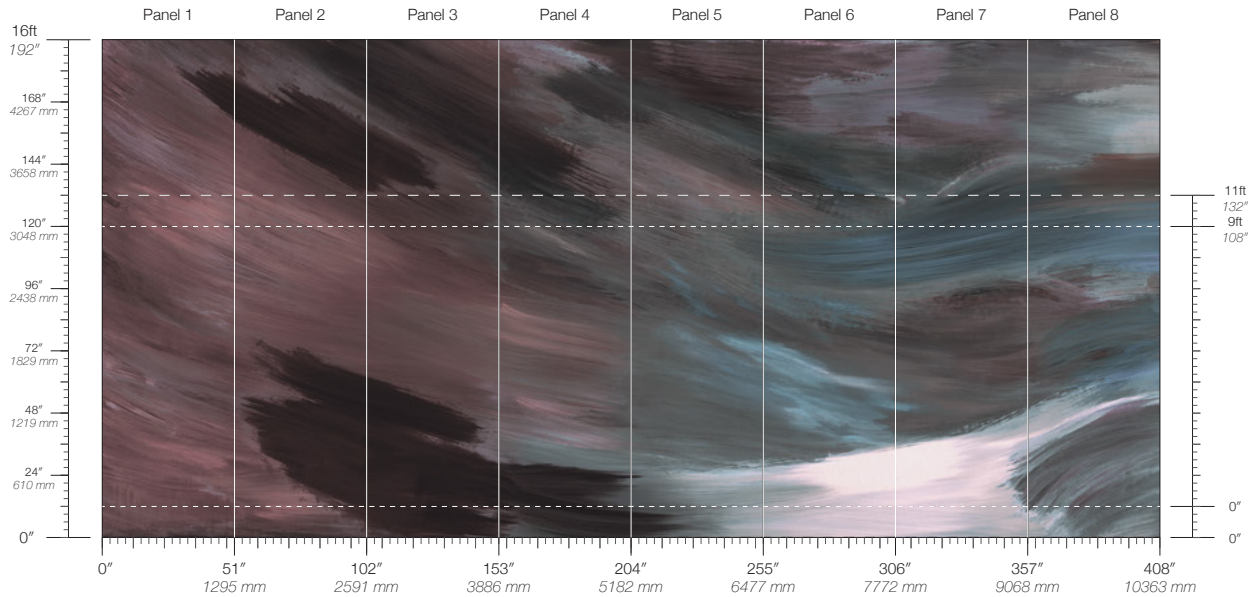

Luminous Beam

Suitable for residential and commercial projects

COLOR

Beam

ITEM

8642

CONTENT

Type II PVC-Free

PANEL WIDTH

51" / 1295 mm trimmed

PANEL HEIGHT

108" / 2743 mm base
132" / 3353 mm standard
192" / 4877 mm extended

REPEAT

Non-repeating

STOCK

Made to order

LEAD TIME

4 weeks to print

MINIMUM

1 panel

PRICE

Available upon request

ORIGIN

USA

DETAILS

Custom options available

MAINTENANCE

Water-based cleanser

ENVIRONMENTAL

HPD Available
Declare Label
Red List Free
Low VOC
Contributes to LEED v4
Post-Consumer Recycled Content

SPECS

Olefin Composite Face
Polyester/Cotton Woven Backing
13.33 oz/yd²
452 g/m²
Stippled Surface Texture

TESTING

ASTM E84 Adhered Class A
CAN/ULC-S102
EN 15102 Class B, s1 d0
CDPH CA Section 01350

DISCLAIMER

Refer to our website to see the full mural artwork. Reference the physical sample for color and texture. Panel maps represent mural artwork only.